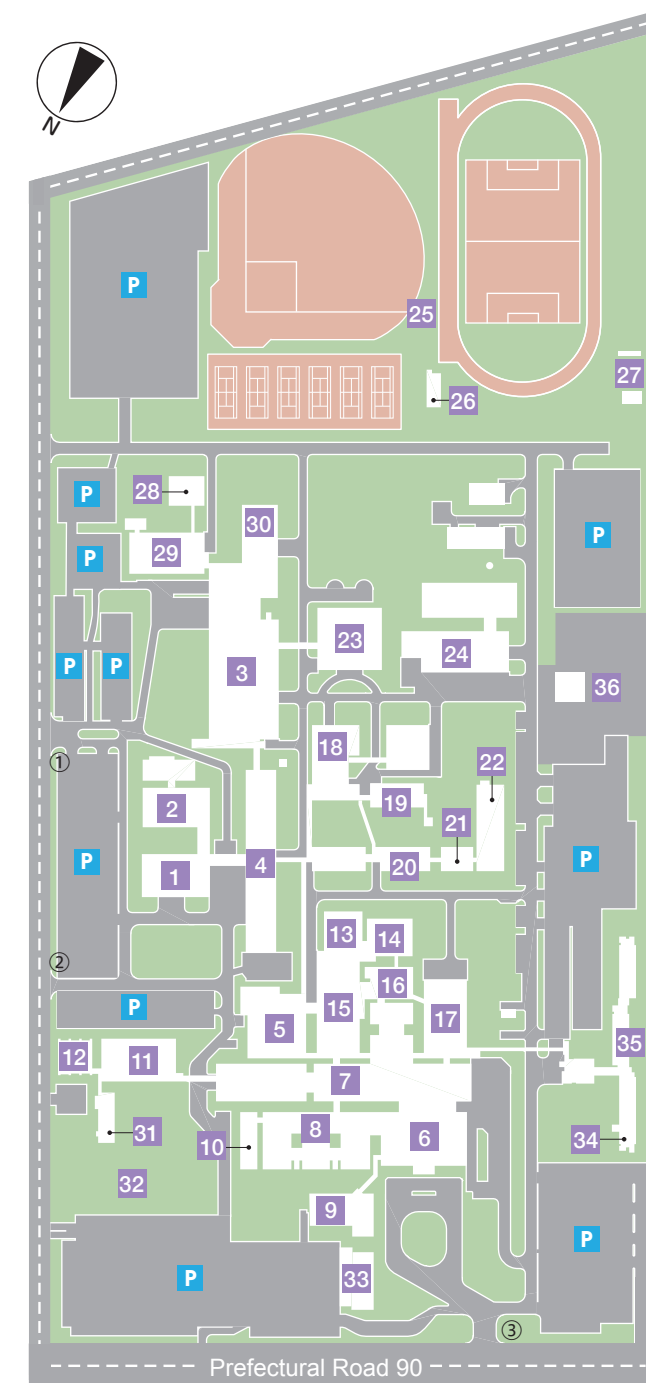

Campus Map

Campus Map

- | | |
|---|--|
| 1 Administration Bureau Building | 19 Laboratory for Radioactive Isotope Research |
| 2 Library | 20 Central Laboratory for Research and Education |
| 3 Lecture and Practical Training Building | 21 Clinical Research Building |
| 4 Integrated Research Building | 22 Shared Research Building |
| 5 Clinical Lecture Building | 23 Nursing Course Building |
| 6 Hospital | 24 Mechanical Building |
| 7 Ward | 25 Sports Ground |
| 8 Outpatient Consultation Ward | 26 Clubrooms |
| 9 Restaurant Building | 27 Japanese Archery Hall |
| 10 Telemedicine Center | 28 Martial Arts Hall |
| 11 Shared Building(A) | 29 Gymnasium |
| 12 Shared Building(B) | 30 Welfare Facility |
| 13 MRI-CT Building | 31 Day Nursery |
| 14 Radiation Facility | 32 Outdoor Rehabilitation Space |
| 15 Central Clinical Building A | 33 Midorigaoka Terrace |
| 16 Special Clinical Building | 34 Family House (Hospital Hospitality House) |
| 17 Central Clinical Building B | 35 Dormitory for Nurses |
| 18 Animal Laboratory for Medical Research | 36 Air Ambulance Heliport |

←Twin Harp Bridge

- ① Campus Entrance
- ② Main Gate of University
- ③ Main Gate of Hospital

Location

- ① ASAHIKAWA MEDICAL UNIVERSITY
- ② Japan Railway (JR) Asahikawa Station
- ③ Asahikawa City Office
- ④ Asahikawa Airport
- ⑤ Hokkaido University of Education, Asahikawa Campus
- ⑥ National Institute of Technology, Asahikawa College
- ⑦ Asahiakwa City Hospital
- ⑧ National Hospital Organization Asahikawa Medical Center
- ⑨ Asahikawa Red Cross Hospital
- ⑩ Asahikawa Technical High School
- ⑪ Asahikawa Minami High School
- ⑫ Asahiakwa Kosei Hospital
- ⑬ Asahikawa Keisenkai Hospital
- ⑭ The Ishikari River
- ⑮ The Chubetsu River
- ⑯ Twin Harp Bridge
- ⑰ Asahibashi (Bridge)
- ⑱ Asahikawaohashi (Bridge)
- ⑲ Tokiwa Park
- ⑳ Kamikawa Shrine
- ㉑ Asahikawa Takasu Interchange